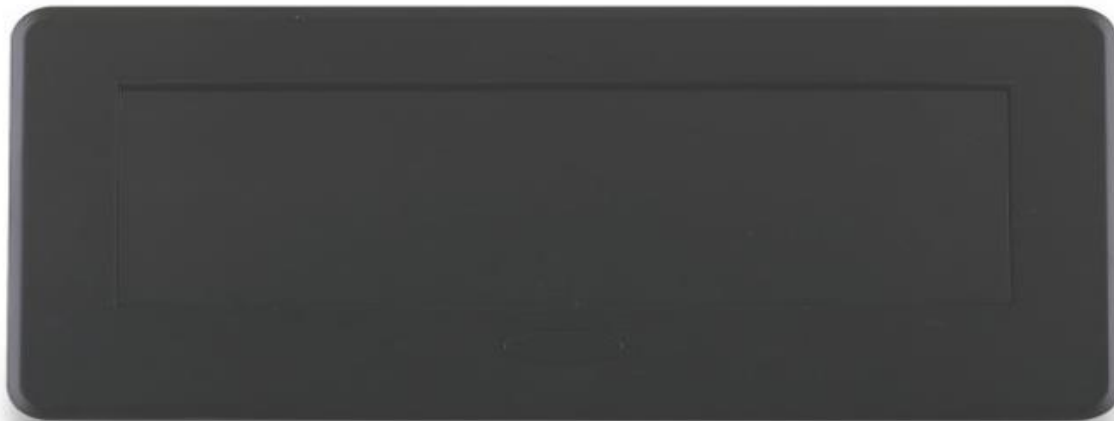

Available Ports :

Hydraulic Mechanisms

DESKTOP POP UP BOX WITH HYDRAULIC MECHANISM

- 2 UNIVERSAL POWER SOCKET +
- 1 HDMI (4K) +
- 2 RJ-45 (CAT-6) +
- 1 USB (DATA)
- 1 VGA +
- 1 AUX (3.5 MM)

DESKTOP POP UP BOX

Suitable for more size computer cable.
 Perfect for running cables through flat desk or table surfaces.
 Ideal accessory for you to install the cable on the computer desk,
 is used widely in Ideal for Meeting Room
 Workstations / Classroom / Study desk for home & hotel